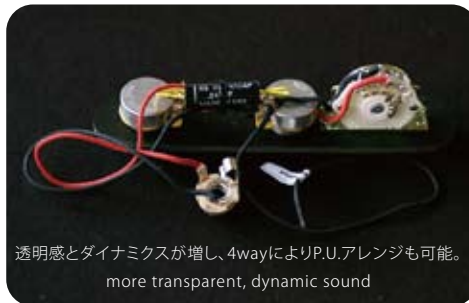

PW-VMOD/S (Short) / PW-VMOD/L (Long) ¥21,000

Pre-Wired Premium Vintage/Modern Upgrade Kit

Kentucky Headhunters使用の
Hillbilly Channel Switchin' KIT

(4) 4 CTS Pots / (2) RS Oil Cap .022
Greg Martin's (Kentucky Headhunters')のギターに使用される意図的
なミステイク配線により、通常より芳醇かつ絞まるサウンドをGET。

PW-HILL/S (Short) / PW-HILL/L (Long) ¥17,325

Pre-Wired Hillbilly Channel Switchin' Kit

さらにミドルが感じられる'50s Tone Kit.
a great 50's Tele tone. More upper-mids
than the Vintage, but warmer than Modern

(1) 280K RS Super-Pot / (1) 250K CTS Pot
(1) Luxe 'phonebook' .1mfd Cap. / (1) CRL 3 Way Switch
(1) Switchcraft Input Jack

PW-VTEL ¥15,750

Pre-Wired Premium Vintage TE Style Upgrade Kit with Luxe cap

透明感とダイナミクスが増し、4wayによりP.U.アレンジも可能。
more transparent, dynamic sound

(1) 280K RS Super-Pot / (1) 250K CTS Pot
(1) RS Cap .047 / (1) OAK 4 way Switch / (1) Switchcraft Input Jack

PW-4MTE (4way) ¥13,650

〈PW-MODT (3way) 也有 ¥12,600〉

Pre-Wired Premium Modern 4-Way TE Style Upgrade Kit

さらにウォームかつ、ウッディーなトーンに。
warmer, woody tone

(1) 280K RS Super-Pot / (2) 250K CTS Pot
(1) RS Oil Cap .047 / (1) CRL 5 Way Switch
(1) Switchcraft Input Jack